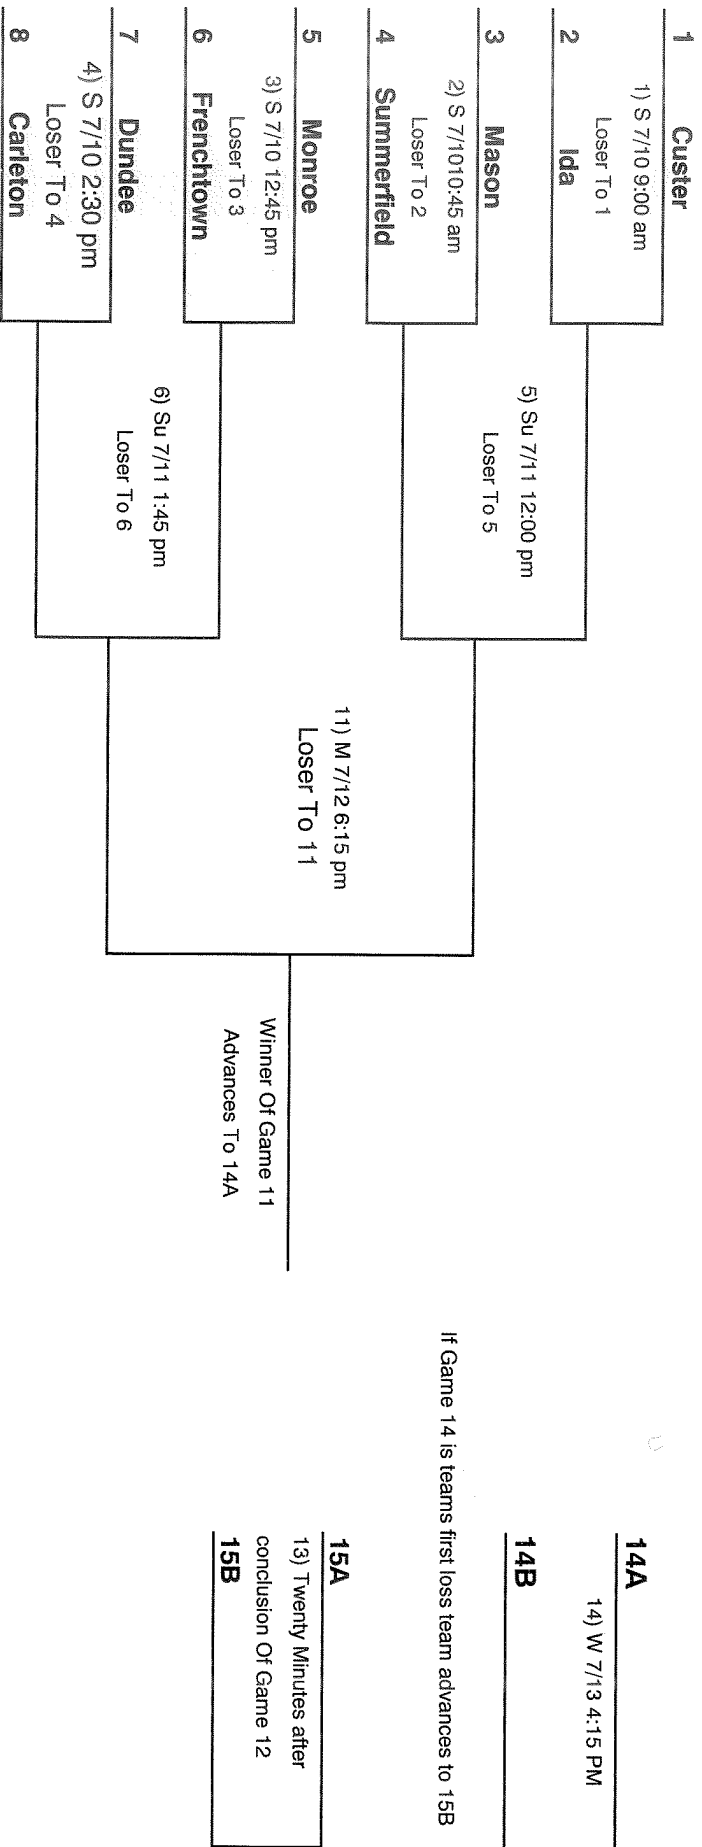

37th Annual 2010 Monroe County Fair All Star Softball Tournament

WINNERS BRACKET

ELIMINATION BRACKET

If Game 14 is teams first loss team advances to 15B

15A
13) Twenty Minutes after conclusion Of Game 12
15B

Winner Of Game 13
Advances To 14B